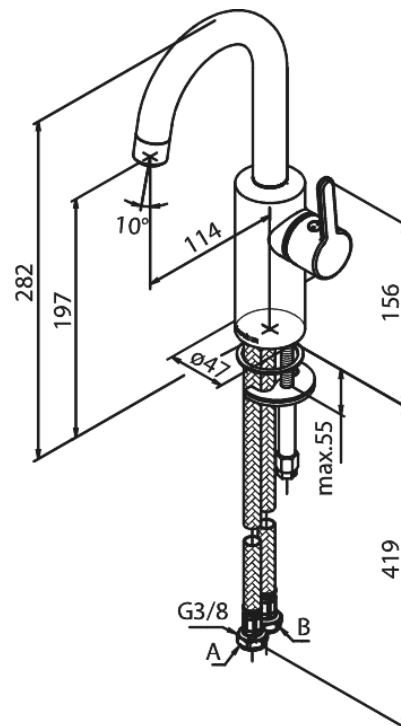

Product features

FM Mattsson Denmark ApS
Hvidkærvej 48, 5250 Odense SV, DK-56416218

+45 88 33 00 34 damixa-international@fmmattssongroup.com

Mere information på damixa.com

damixa